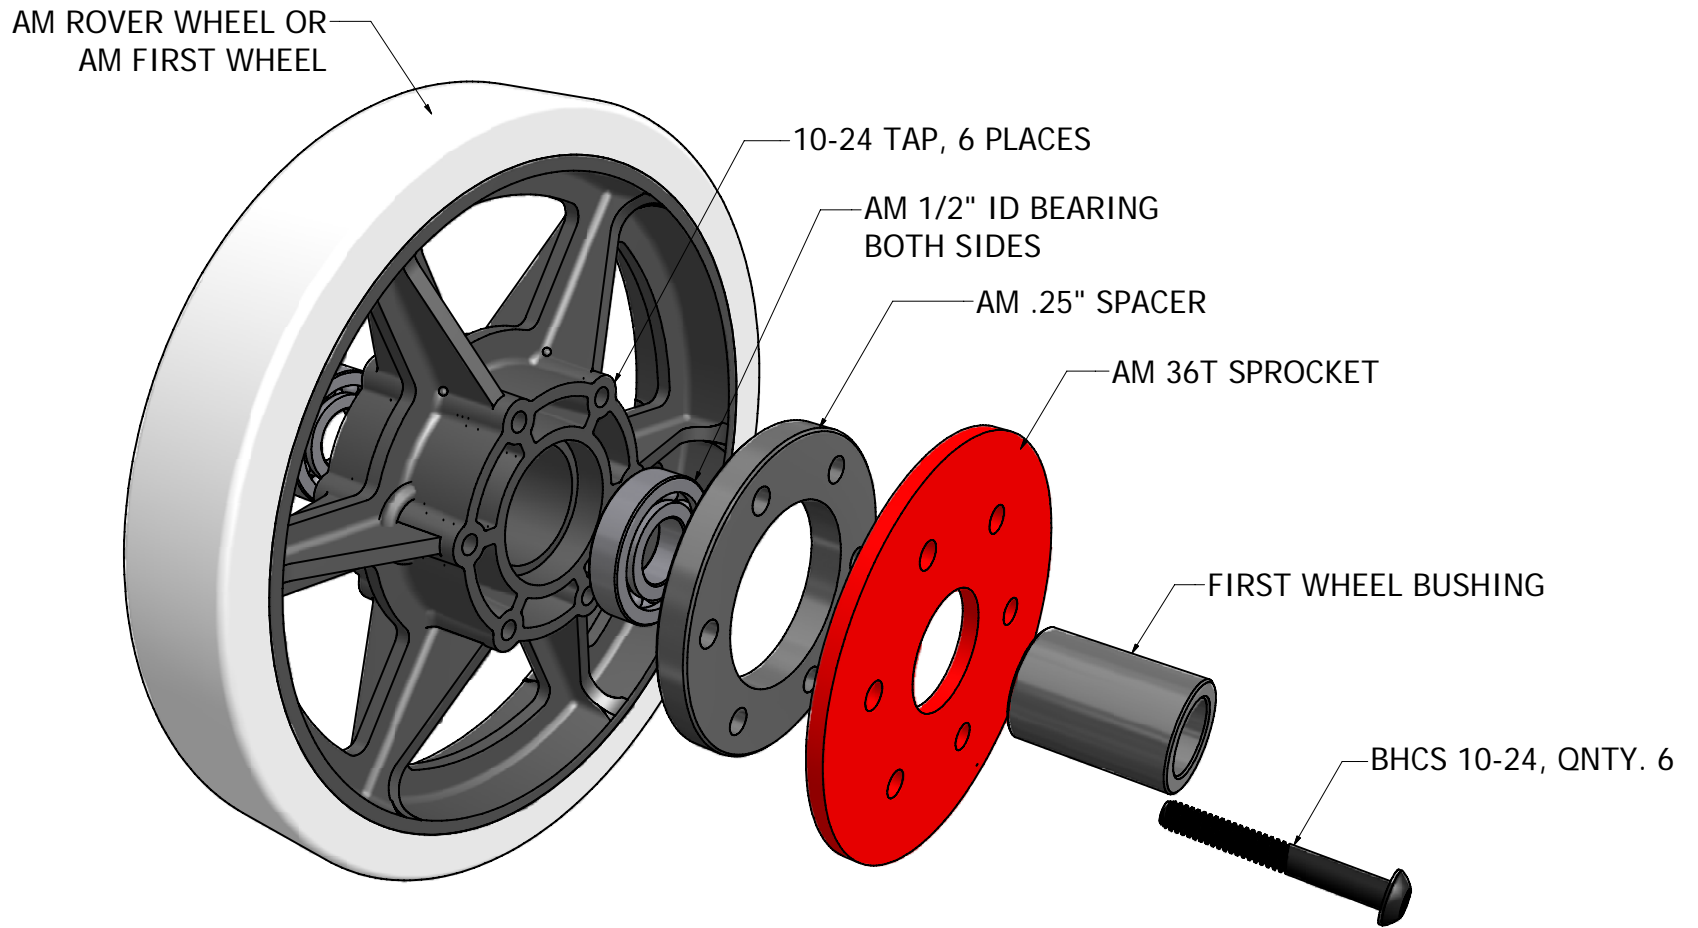

FIRST Wheel Adapter Kit -- Wheel Asm. Explode

ASSEMBLY ORDER OF OPERATION

Team 221 LLC.

TITLE		ITEM NO.
first_wheel_asm		
MATERIAL		
QUANTITY	DATE	Dimensional Tolerance Unless Noted
	1/18/2009	
		2 PL. ±0.01 3 PL. ±0.005