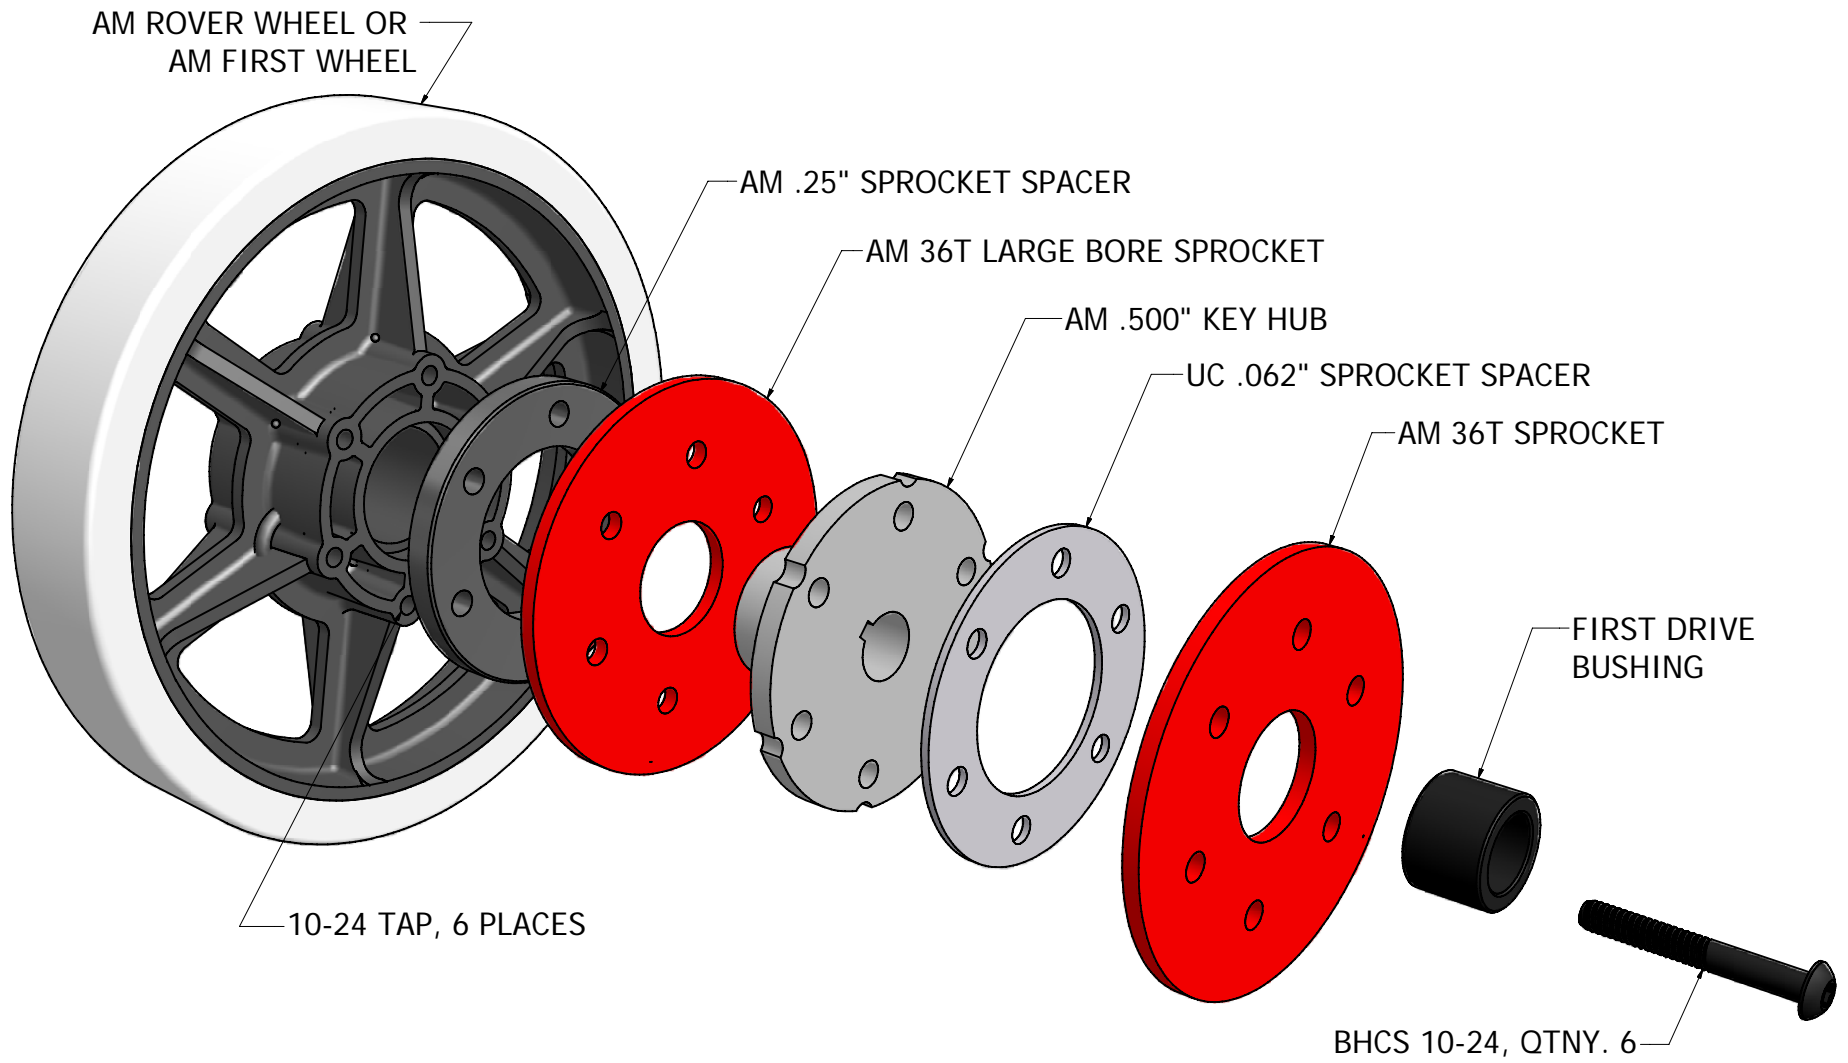

FIRST Wheel Adapter Kit -- Drive Wheel Asm. Explode

ASSEMBLY ORDER OF OPERATIONS

Team 221 LLC.

TITLE		ITEM NO.
first_drive_wheel_asm_explode		
MATERIAL		
QUANTITY	DATE	Dimensional Tolerance Unless Noted
	1/18/2009	
		2 PL. ±0.01 3 PL. ±0.005